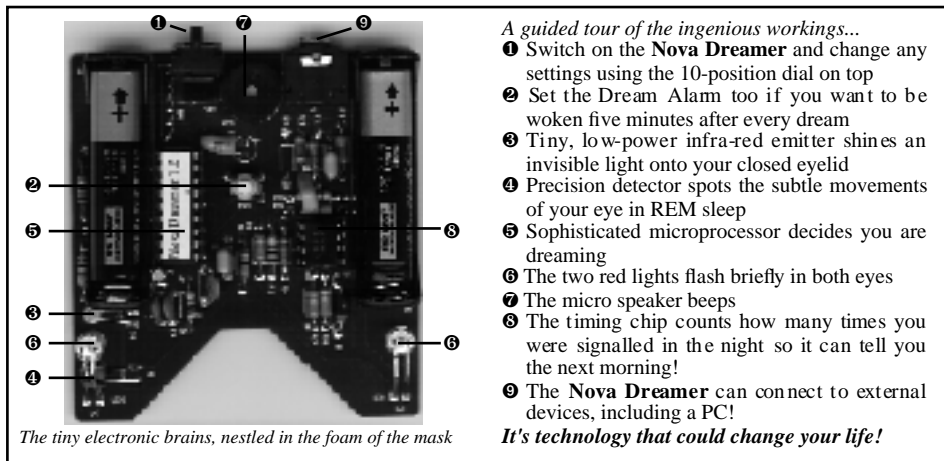

Nova Dreamer circuit board

Visit <http://www.lifetools.com/novadreamer/novadreamer.htm> to find out more about this astonishingly powerful device, or to order your own on a 60-day home trial.

You can also ring 01189 483444 24 hours a day, 7 days a week. (Ring +44 1189 483444 if calling from outside the UK.)